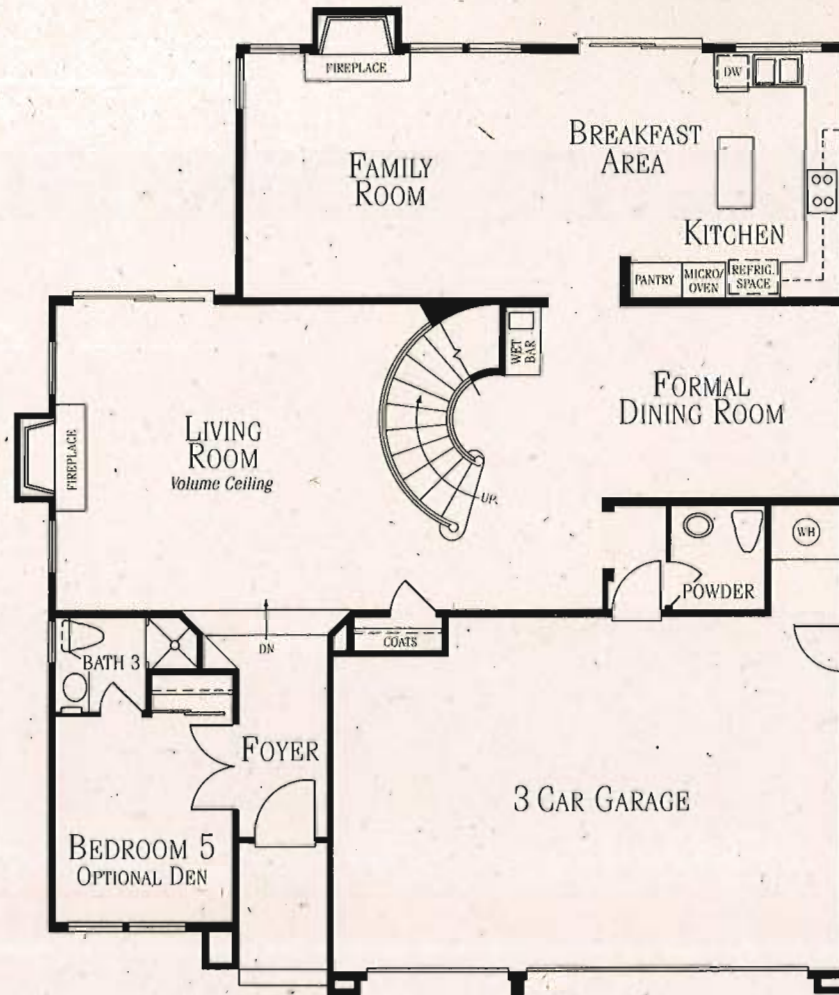

VERONA

WEST RANCH AT MOUNTAIN MEADOWS

Plan 3CR
VILLA SORRENTO
5 Bedrooms / 3-1/2 Baths
Family Room / Formal Dining Room
2,863 Square Feet

First Floor