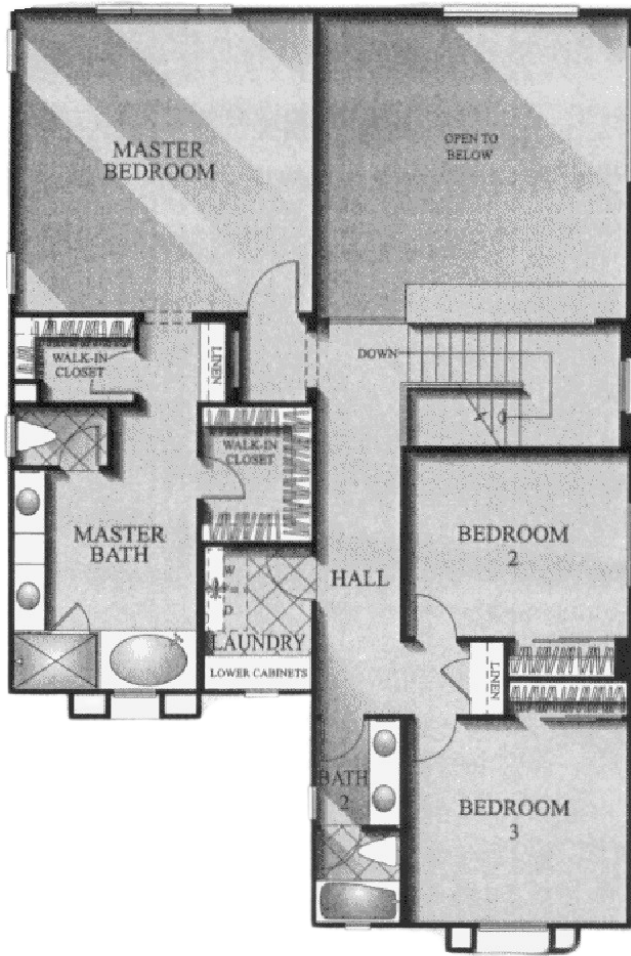

Avignon

Residence One

floorplans courtesy of:

 **holbrook**
Jim • Darlene | Realty Group
HolbrookRealtyGroup.com

KW WORLD CLASS
KELLERWILLIAMS, REALTY
805-796-7653
DRE License # 00950584 & 0 640846

Avignon

Residence Two

OPT. J.1
1-CAR TANDEM)
ADD 147 SQ. FT.

floorplans courtesy of:

 **holbrook**
Jim • Darlene | Realty Group
HolbrookRealtyGroup.com

KW WORLD CLASS
KELLERWILLIAMS, REALTY
805-796-7653
DRE License # 00950584 & 0 640846